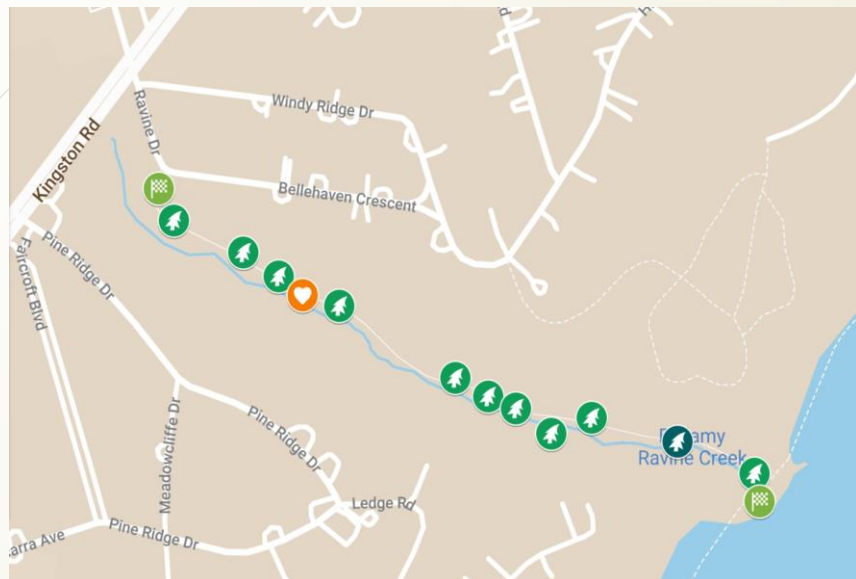

First Tree Ribbon Tour down the Doris McCarthy Trail!

Tree Ribbon Campaign Part 2 - June 21st, 2022 Launch

Lunch looking up at the spectacular Scarborough Bluffs & Lake Ontario as a backdrop.

Tree Ribbon Campaign Part 2 - June 21st, 2022 Launch

Tree Ribbon Campaign Part 2 - June 21st, 2022 Launch

Tree Ribbon Campaign Part 2 - June 21st, 2022 Launch

Bette Ross donated saplings from large Hemlock tree seen in the centre photo for students to take home. They were able to see what the saplings would one day grow into. Thanks Bette!

Tree Ribbon Campaign Part 2

Come and discover the treasures and stories of Cliffcrest Scarborough Village!

We invite you to take a self guided tour down the Doris McCarthy Trail!

This project aims to connect residents to the green spaces in their community. Through the self-guided tour you will have the opportunity to spend time outdoors and gain a deeper appreciation of the value of trees, value to existing ecosystem, interesting facts, as well as some information about the heritage of this area.