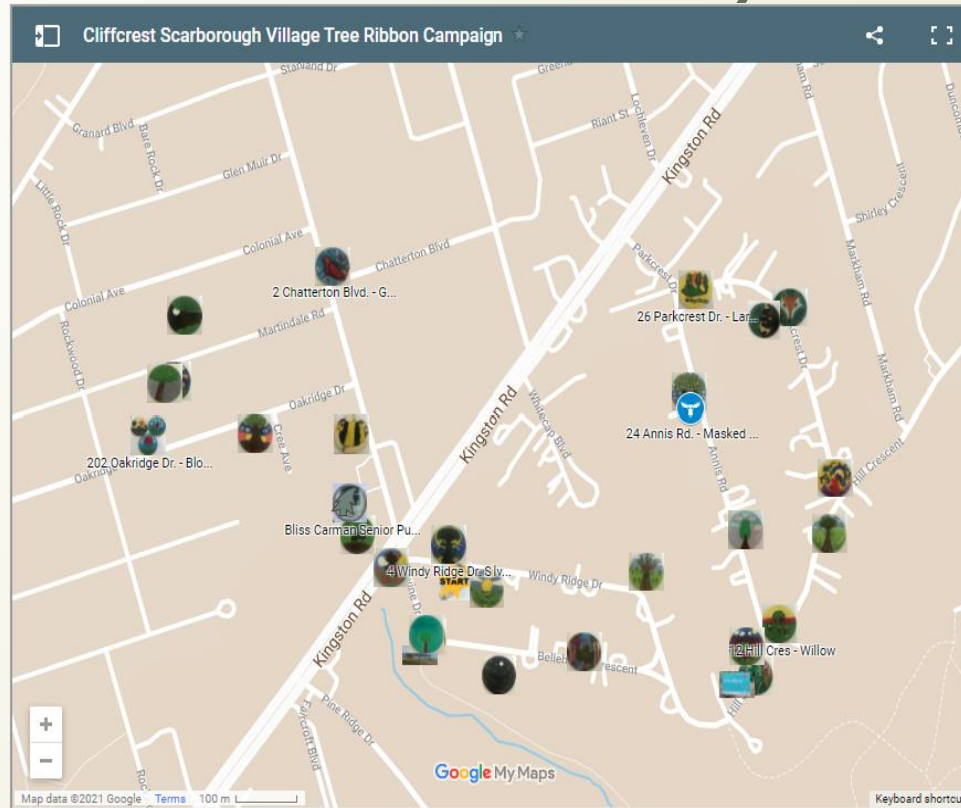

About the Tree Ribbon Campaign:

The Tree Ribbon Campaign was launched by the **Cliffcrest Scarborough Village SW Residents Association** to bring attention to the neighbourhood forest at risk of being lost if the decisions made about these neighbourhoods do not give consideration to the value of our trees.

In November of 2020 the Grade 7 Class of Bliss Carman Senior Public School visited 3 Windy Ridge Drive and were given a lesson about the benefits of trees while sitting on the front lawn. They were introduced to the iTree Tool and more. Details about the Tree Ribbon Campaign was shared and they were invited to participate as Stewards. They accepted and took back with them badges that would be transformed into artwork that would be pinned to trees selected for the tour.

A treasure map was created **giving coordinates of trees pinned with badges of honour, artwork created by the students, pinned to yellow ribbons**. Each badge points to learnings to the tree age, value to existing ecosystem and more. Visitors are invited to take a **self guided tour** to discover the treasure found in these neighbourhoods, our tree canopy.

These majestic trees have grown deep roots in the landscape of these neighbourhoods and transformed into what is today our neighborhood forest. **What remains to be seen is what will happen to our treasured trees as time goes on?**

Treasure Map

NOTE: Default "Google My Maps" option will display map as shown above. Click top left box to view "Map Legend" with list of stops and top right box to expand map. Zoom in or out as required with +/- found on bottom left. Get details including audio and photos by clicking on badge shown on map or using legend. Tour starts at 3 Windy Ridge Drive & finishes at Bliss Carman Senior Public School. Be sure to read the next steps found at the last stop "Conclusion" to learn more about the Tree Challenge and Next Steps. **Direct questions to events@csvgsw.ca or call 647-245-3277.**

There are 4 options for the self guided tour:

1. Interactive map to self guided tour, <https://cliffcrestscarboroughvillagesw.ca/current-events-projects/tree-ribbon-campaign-map/>
2. View the route and listen to audio following link to this YouTube video at home virtually or take your phone on the route site. Listen to the audio, pause when prompted to the next stop <https://youtu.be/4mOHMOiUrRw>
3. There are some limited booklets available for the self guided tour found in our NEW Community Library at 3 Windy Ridge Drive.
4. Downloadable PDF with links, www.slideshare.net/secret/Ee32PrwkZJSDeD

For each of the options, the route starts at 3 Windy Ridge Drive with guidelines & details followed by direction to stops throughout the neighbourhood finishing at Bliss Carman Senior Public School.

Ribbons will be in place summer and fall of 2021 and our hope is the trees on this tour can be visited for many years to come.

At the end of the campaign a copy of the map will be left with the Scarborough Historical Society along with artwork created.

What will be discovered when someone compares the treasure map from this tour today to the landscape in 20 years? Will the treasures found in our neighbourhood forest today still be standing?