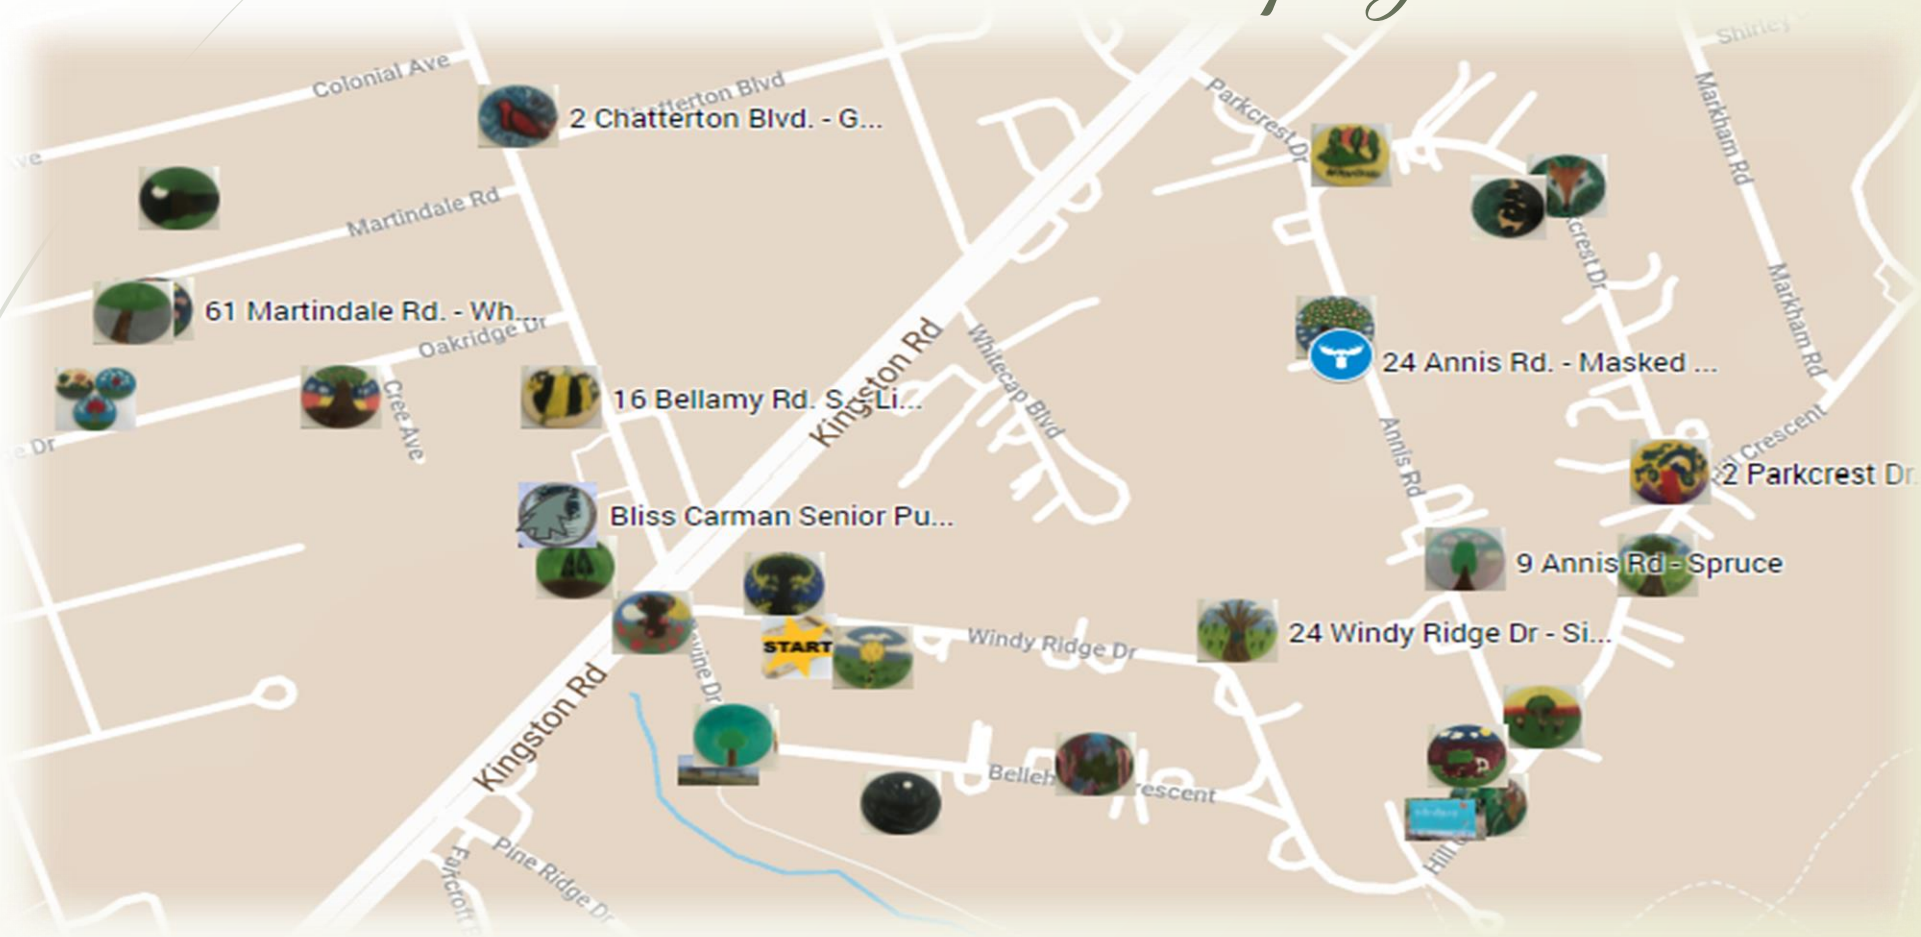

Cliffcrest Scarborough Village SW Resident Association Tree Ribbon Campaign

Discover the treasures and stories of Cliffcrest Scarborough Village SW

About the Tree Ribbon Campaign:

The Tree Ribbon Campaign was launched by the **Cliffcrest Scarborough Village SW Residents Association** to bring attention to the neighbourhood forest at risk of being lost if the decisions made about these neighbourhoods do not give consideration to the value of our trees.

In November of 2020 the Grade 7 Class of Bliss Carman Senior Public School visited 3 Windy Ridge Drive and were given a lesson about the benefits of trees while sitting on the front lawn. They were introduced to the iTree Tool and more. Details about the Tree Ribbon Campaign was shared and they were invited to participate as Stewards. They accepted and took back with them badges that would be transformed into artwork that would be pinned to trees selected for the tour.

A treasure map was created **giving coordinates of trees pinned with badges of honour, artwork created by the students, pinned to yellow ribbons**. Each badge points to learnings to the tree age, value to existing ecosystem and more. Visitors are invited to take a **self guided tour** to discover the treasure found in these neighbourhoods, our tree canopy.

Treasure Map

NOTE: Default "Google My Maps" option will display map as shown above. Click top left box to view "Map Legend" with list of stops and top right box to expand map. Zoom in or out as required with +/- found on bottom left. Get details including audio and photos by clicking on badge shown on map or using legend. Tour starts at 3 Windy Ridge Drive & finishes at Bliss Carman Senior Public School. Be sure to read the next steps found at the last stop "Conclusion" to learn more about the Tree Challenge and Next Steps. **Direct questions to events@csvgsw.ca or call 647-245-3277.**